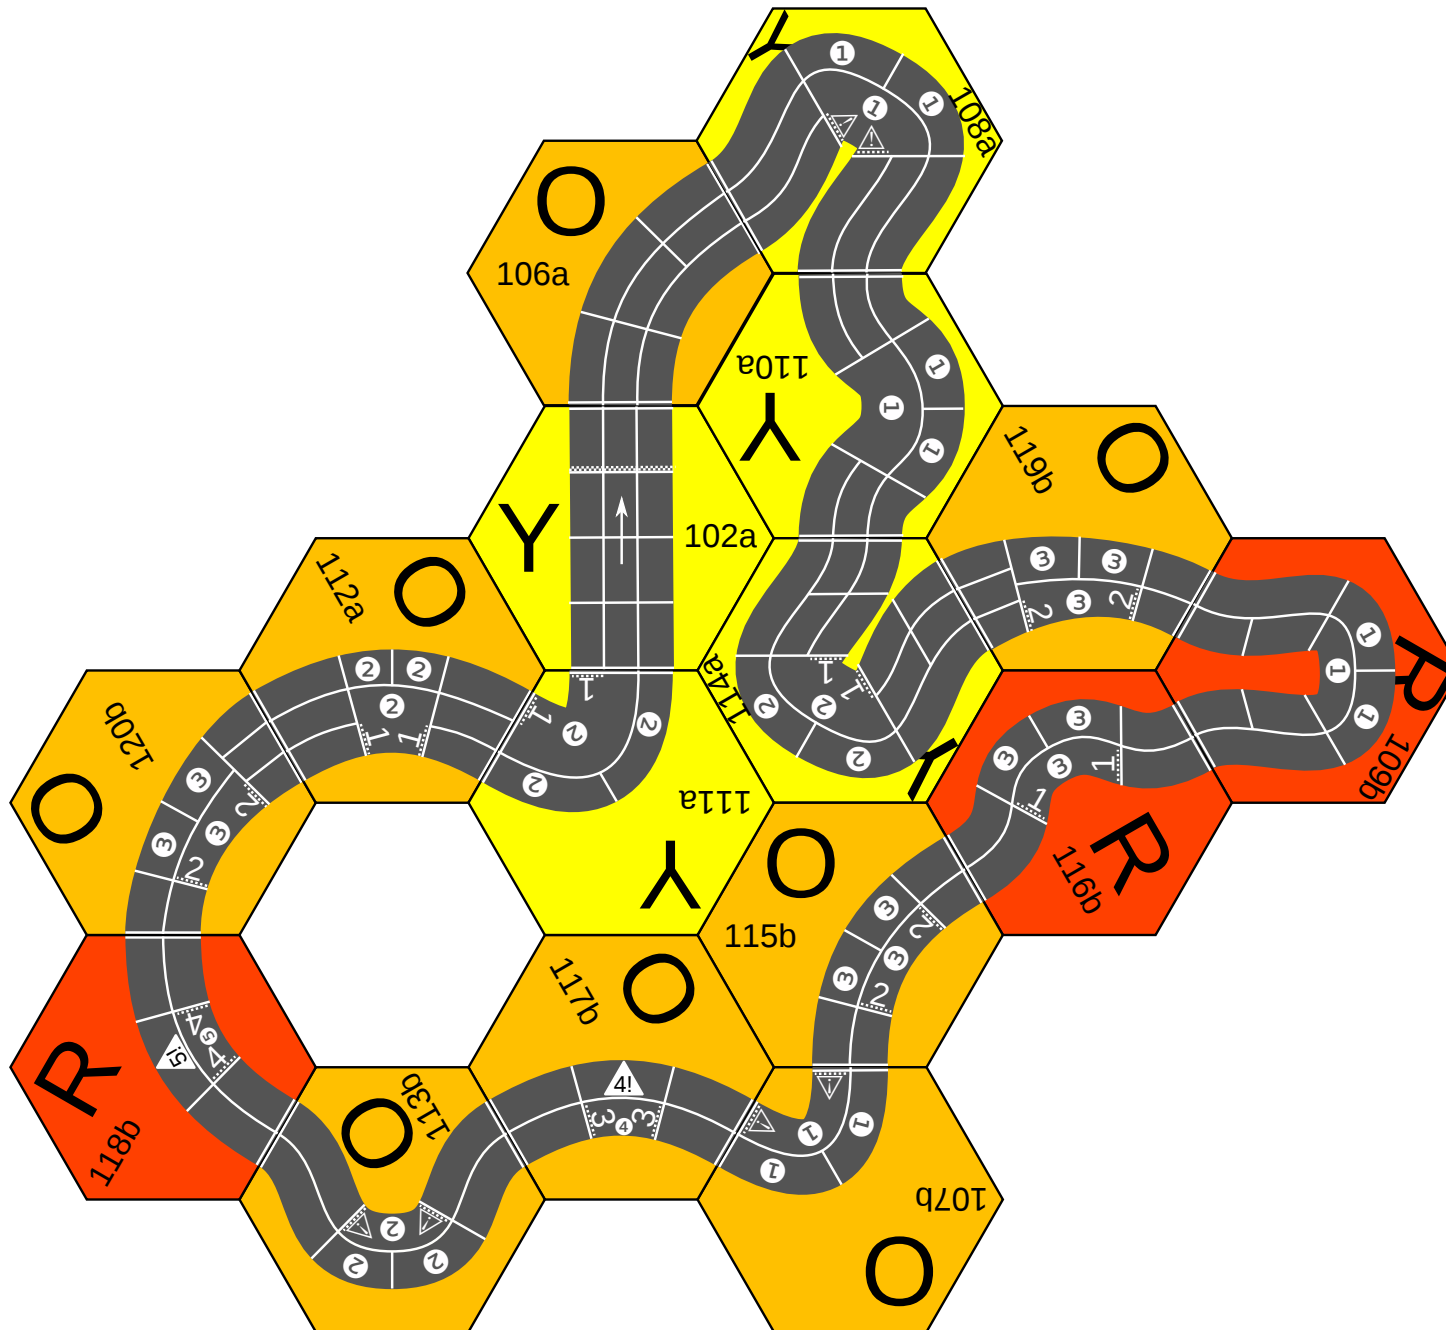

June 2020 ISGOYTRA GT Cup Intestinal

Race Director: Firedrake
Course Design: Firedrake

Special 1: 2 laps

1x102a, 1x106a, 1x107b, 1x108a, 1x109b,
1x110a, 1x111a, 1x112a, 1x113b, 1x114a,
1x115b, 1x116b, 1x117b, 1x118b, 1x119b,
1x120b

A small twisty course with a biological
inspiration.

Class	No Pit Stops	Weather	Tyres
			
GT6		Rain	Rain
SISU	Start at	Flying Start	
			
No	Gear 1	No	

Deadline

30 June 2020 23:59:00 UTC
 1 July 2020 09:59:00 AEST
 1 July 2020 01:59:00 CEST
 1 July 2020 00:59:00 BST
 30 June 2020 19:59:00 EDT
 30 June 2020 16:59:00 PDT